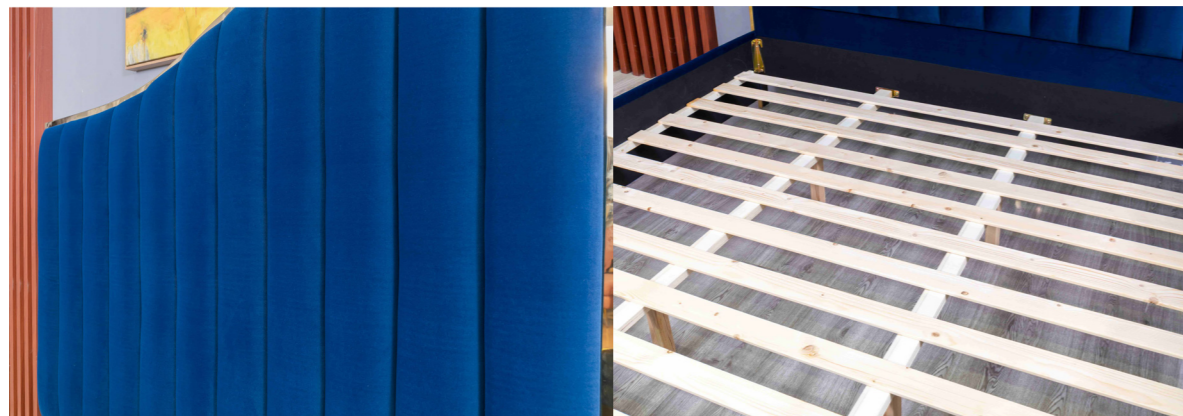

FEATURES

Strong Solid wood frame
Fine workmanship, elegant and
generous
Soft touching of velvet fabric
upholstery
stainless steel frame