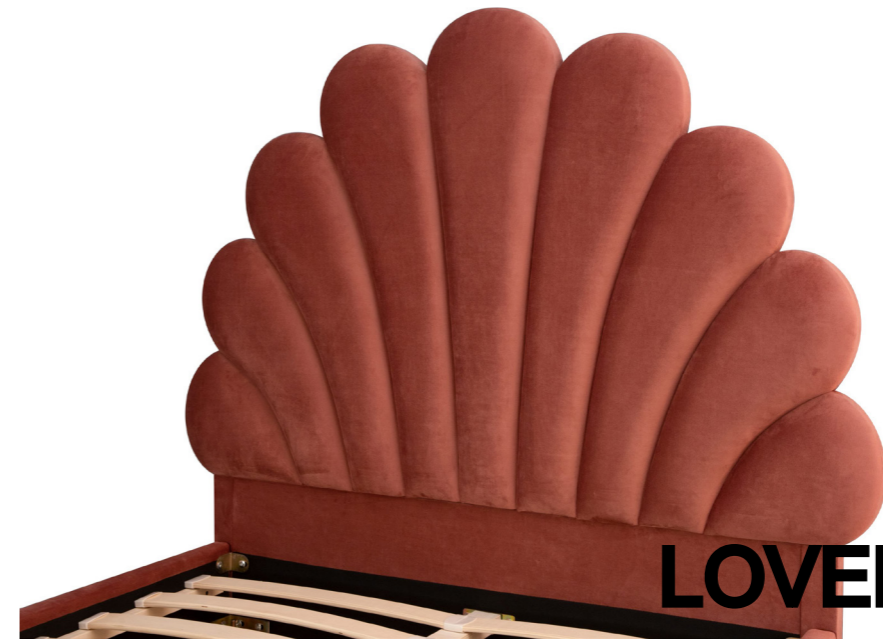

**LOVELY SHELL
VELVET BED
| B1339**